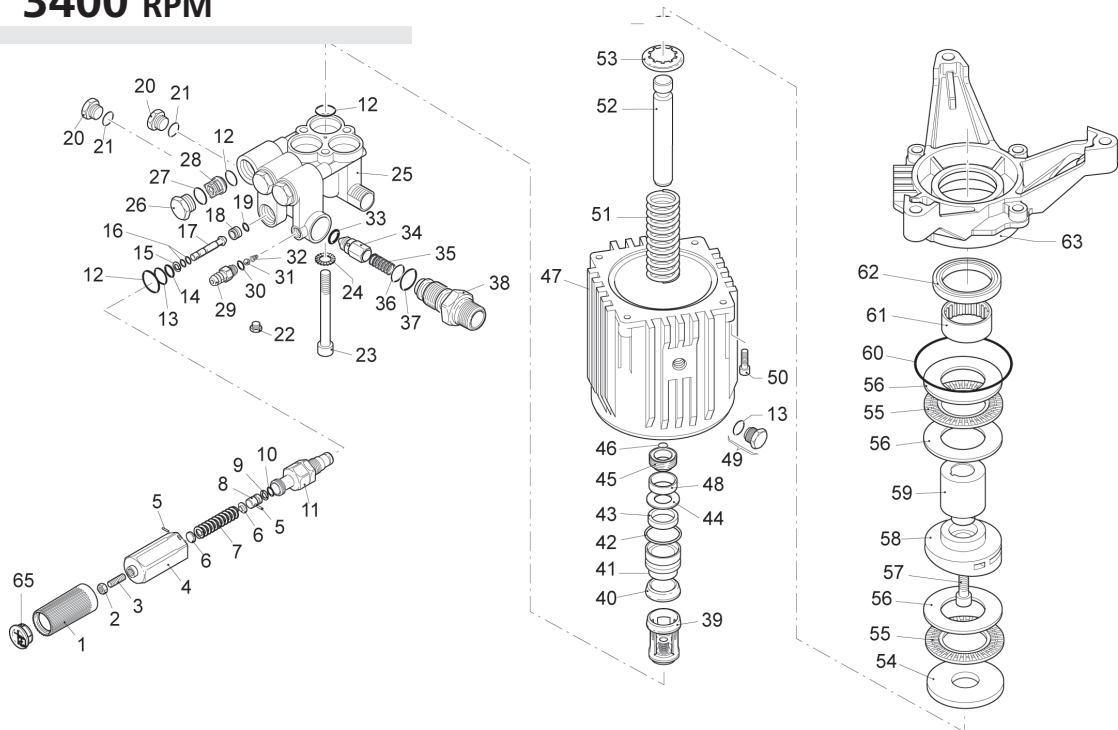

XJW 3400 RPM

Pos.	Code	Description	Qty.
1	1981780	Adjusting cap cover	1
2	1980300	Nut	1
3	1540560	Adjusting screw	1
4	1980390	Adjusting cap	1
5	1080070	Pin	2
6	1980220	Spring plate	2
7	1271070	Spring	1
8	1080041	Upper piston	1
9	1080401	Ring	1
10	1080250	O-Ring	1
11	1980210	Piston guide	1
12	880830	O-Ring	7
13	740290	O-Ring	1
14	800560	O-Ring	1
15	1271170	Back-up ring	1
16	1080190	O-Ring	2
17	1271160	Lower piston	1
18	1980200	Piston seat	1
19	1470210	O-Ring	1
20	880581	Plug 1/4G	2
21	820510	O-Ring	2
22	620301	Plug	1
23	1980310	Head bolt (443 in/lbs)	3
24	650530	Washer	3
25	1980020	Pump head	1
26	1260162	Valve cap (443 in/lbs)	3
27	960160	O-Ring	3
28	1269050	Discharge valve	6
29	1560490	Injector barb	1
30	480480	O-Ring	1
31	1250280	Ball	1
32	1560520	Spring	1
33	1460430	O-Ring	1
34	1540170	Shutter valve	1
35	1080091	Spring	1
36	394280	O-Ring	1
37	1200690	O-Ring	1
38	1270140	Chemical injector	1
39	1989050	Inlet valve	3
40	1342761	High pressure packing	3
41	1980180	Piston guide	3

Pos.	Code	Description	Qty.
42	770130	O-Ring	3
43	1260440	Low pressure seal	3
44	1980170	Seal retainer	3
45	1980410	Oil seal	3
46	770090	O-Ring	1
47	1980010	Crankcase body	1
48	740290	O-Ring	3
49	1980740	Plug	1
50	180030	Bolt (228 in/lbs)	4
51	1981140	Plunger spring	3
52	1980140	Plunger	○□▽3
53	1980150	Plunger spring retainer	3
54	1980130	Plunger plate	1
55	1980250	Thrust bearing	2
56	1980240	Bearing race	3
57	850370	Bolt	1
58	1980080	Wobble plate	○1
59	1980070	Wobble plate	□1
60	1980060	Wobble plate	▽1
61	1980440	Crankshaft	1
62	1980340	O-Ring	1
63	1980230	Roller bearing	1
64	480671	Oil seal	1
65	1982200	Flange	1
66	1981770	Adjusting cap plug	1