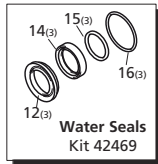

Repair Kits

Pos	Code	Description	Qty.	Pos	Code	Description	Qty.	Legend	
1	3200110	Plug	(216 in/lbs) 6	37	2760280	O-Ring	1	For ○	For □
2	1200690	O-Ring	6	38	3200030	Rear cover	1	RC11.17	RC13.17
3	2769050	Complete valve	(92 in/lbs) 6	39	820510	O-Ring	1		
4	800410	Screw	8	40	880581	Plug	1		
5	1381550	Washer	8	41	3200220	Screw	4		
6	3200020	Head	1	42	3200330	Key	1		
7	180101	O-Ring	1	43	2760350	Bearing	1		
8	820361	Plug	(354 in/lbs) 1	44	3200290	Crankshaft	○ 1		
9	740290	O-Ring	1	44	3200270	Crankshaft	□ 1		
10	1980740	Plug	(221 in/lbs) 1	45	1260750	Seal	1		
11	1780140	Ring	3	46	320210	Base	2		
12	1780720	Gasket	3	47	1322640	Washer	4		
13	3200130	Piston guide	3	48	850250	Screw	4		
14	3200142	Gasket	3		AR64516	Oil	2		
15	3200260	Ring	3			OIL CAPACITY - 9.81 oz			
16	770260	O-Ring	3						
17	3200120	Piston guide	3						
18	3200010	Pump body	1						
19	1780490	Bearing	1						
20	1260790	Snap ring	2						
21	1780550	Snap ring	1						
22	395081	O-Ring	1						
23	3200090	Disc	1						
24	3200080	Oil indicator	1						
25	3200070	Cover	1						
26	1200430	Screw	(92 in/lbs) 8						
27	880130	Oil cap	1						
28	1260110	Nut	(106 in/lbs) 3						
29	1260100	Washer	3						
30	1260210	Piston guide	3						
31	1260091	Spacer	3						
32	1260460	Seal	3						
33	480480	O-Ring	3						
34	3200060	Piston guide	3						
35	3200040	Conrod	3						
36	1780050	Conrod pin	3						