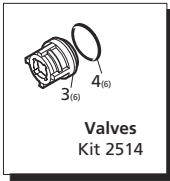

Repair Kits

Special Parts / Kits

Code	Description	Qty.
1837	Rail kit 5/8" - 2 Rails - 4 Bolts	1
2633	Rail kit 1-3/4" - 2 Rails - 4 Bolts	1
2633H	Rail kit 2-5/8" - 2 Rails - 4 Bolts	1

Pos	Code	Description	Qty.	Pos	Code	Description	Qty.	
1	960161	O-Ring ø7.86x2.62	6	39	2280100	Crankshaft 24mm	1	
2	2340030	Valve cap (478 in/lbs)	6	2280080	Crankshaft 24mm	1		
3	960850T	Valve cap 1/4" threaded - SS (478 in/lbs)	1	2280060	Crankshaft 24mm	1		
4	2349050	Complete valve	6	1382810	Shim 0.05 mm	1-3		
11	960110	Support ring	3	1380120	Shim 0.10 mm	1-3		
12	840320	Support ring	3	1380130	Shim 0.20 mm	1-3		
13	880321	Seal	3	1380530	Shim 0.25 mm	1-3		
14	840331	High pressure packing	3	41	2340280	Open bearing support	1	
15	2340140	Front piston guide	3	42	740290	O-Ring ø14x1.78	2	
16	2340160	Front piston guide	3	43	2340350	Plug 3/8" G	2	
17	961241	O-Ring ø31.47x1.78	3	44	2340050	Plug NPT	1	
18	880331	Gasket	3	45	2340350	Plug 3/8" G	1	
19	840341	Low pressure seal	3	46	2340360	Plug G	1	
20	1383130	Oil seal	3	47	2340370	Pump head G	1	
21	2340240	Bolt M8x16 (217 in/lbs)	8	48	2340340	Pump head G	1	
22	2349011	Side cover w/sight glass	1	49	1383440	Head bolt M8x70 (217 in/lbs)	8	
23	640030	O-Ring ø59.99x2.62	2	50	2340190	Ring	3	
24	2280240	Bearing	1	51	840370	Bearing	1	
25	2340260	Pump housing	1	52	2349200	Complete pump head	1	
26	880130	Oil cap	1	53	2349203	Complete pump head	1	
27	2340060	Nut (106 in/lbs)	3	54	2349205	Complete pump head	1	
28	2340200	Washer	3	55	2340310	Back-up ring	3	
29	1383230	Ceramic piston	3	56	2340330	Back-up ring	3	
30	1383340	Ceramic piston	3	57	180102	O-Ring ø17.5x2 G	1	
31	2340110	Rear piston guide	3	58	81	740291	O-Ring ø14x1.78 G	1
32	2340130	Rear piston guide	3	59	86	1260250	Oil sight glass	1
33	480482	O-Ring ø4.48x1.78	3	60	87	1260430	Snap ring	1
34	2340070	Guiding piston	3	61	88	1780690	Contrast disc	1
35	1380060	Piston pin	3	62	89	1140450	O-Ring ø20.24x2.62	1
36	1383020	Con rod - Bronze	3		AR64516	Oil	1	
37	1780510	O-Ring ø106x3	1			OIL CAPACITY - 15 OZ		
38	2349010	Complete rear cover	1					
	2340250	Bolt M6x14 (89 in/lbs)	6					
	1380520	Key	1					
	180340	Oil seal	1					