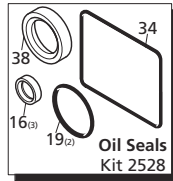

Repair Kits

Special Parts / Kits

Code	Description	Qty.
1837	Rail kit 5/8" - 2 Rails - 4 Bolts	1
2633	Rail kit 1-3/4" - 2 Rails - 4 Bolts	1
2633H	Rail kit 2-5/8" - 2 Rails - 4 Bolts	1

Pos	Code	Description	Qty.	Pos	Code	Description	Qty.	
1	960161	O-Ring ø7.86x2.62	6	39	2280100	Crankshaft 24mm	1	
2	2340030	Valve cap (478 in/lbs)	6	2280080	Crankshaft 24mm	1		
3	960850T	Valve cap 1/4" threaded - SS (478 in/lbs)	1	2280060	Crankshaft 24mm	1		
4	2349050	Complete valve	6	1382810	Shim 0.05 mm	1-3		
11	960110	Support ring	3	1380120	Shim 0.10 mm	1-3		
12	840320	Support ring	3	1380130	Shim 0.20 mm	1-3		
13	880321	Seal	3	1380530	Shim 0.25 mm	1-3		
14	840331	High pressure packing	3	41	2340280	Open bearing support	1	
15	2340140	Front piston guide	3	42	740290	O-Ring ø14x1.78	2	
16	2340160	Front piston guide	3	43	2340350	Plug 3/8" G	2	
17	961241	O-Ring ø31.47x1.78	3	44	2340050	Plug NPT	1	
18	880331	Gasket	3	45	2340350	Plug 3/8" G	1	
19	840341	Low pressure seal	3	46	2340360	Plug G	1	
20	1383130	Oil seal	3	47	2340370	Pump head G	1	
21	2340240	Bolt M8x16 (217 in/lbs)	8	48	2340340	Pump head G	1	
22	2349011	Side cover w/sight glass	1	49	1383440	Head bolt M8x70 (217 in/lbs)	8	
23	640030	O-Ring ø59.99x2.62	2	50	2340190	Ring	3	
24	2280240	Bearing	1	51	840370	Bearing	1	
25	2340260	Pump housing	1	52	2349200	Complete pump head	1	
26	880130	Oil cap	1	53	2349203	Complete pump head	1	
27	2340060	Nut (106 in/lbs)	3	54	2349205	Complete pump head	1	
28	2340200	Washer	3	55	2340310	Back-up ring	3	
29	1383230	Ceramic piston	3	56	2340330	Back-up ring	3	
30	1383340	Ceramic piston	3	57	180102	O-Ring ø17.5x2 G	1	
31	2340110	Rear piston guide	3	58	81	740291	O-Ring ø14x1.78 G	1
32	2340130	Rear piston guide	3	59	86	1260250	Oil sight glass	1
33	480482	O-Ring ø4.48x1.78	3	60	87	1260430	Snap ring	1
34	2340070	Guiding piston	3	61	88	1780690	Contrast disc	1
35	1380060	Piston pin	3	62	89	1140450	O-Ring ø20.24x2.62	1
36	1383020	Con rod - Bronze	3		AR64516	Oil	1	
37	1780510	O-Ring ø106x3	1			OIL CAPACITY - 15 OZ		
38	2349010	Complete rear cover	1					
	2340250	Bolt M6x14 (89 in/lbs)	6					
	1380520	Key	1					
	180340	Oil seal	1					