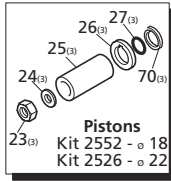

Repair Kits

Special Parts / Kits

Code	Description	Qty.
1837	Rail kit 5/8" - 2 Rails - 4 Bolts	1
2633	Rail kit 1-3/4" - 2 Rails - 4 Bolts	1
2633H	Rail kit 2-5/8" - 2 Rails - 4 Bolts	1

Pos	Code	Description	Qty.	Pos	Code	Description	Qty.	
1	960161	O-Ring ø7.86x2.62	6	39	2280100	Crankshaft 24mm	1	
2	2340030	Valve cap (478 in/lbs)	6	2280080	Crankshaft 24mm	1		
3	960850T	Valve cap 1/4" threaded - SS (478 in/lbs)	1	2280060	Crankshaft 24mm	1		
4	2349050	Complete valve	6	1382810	Shim 0.05 mm	1-3		
11	960110	Support ring	3	1380120	Shim 0.10 mm	1-3		
12	840320	Support ring	3	1380130	Shim 0.20 mm	1-3		
13	880321	Seal	3	1380530	Shim 0.25 mm	1-3		
14	840331	High pressure packing	3	41	2340280	Open bearing support	1	
15	2340140	Front piston guide	3	42	740290	O-Ring ø14x1.78	2	
16	2340160	Front piston guide	3	43	2340350	Plug 3/8" G	2	
17	961241	O-Ring ø31.47x1.78	3	44	2340050	Plug NPT	1	
18	880331	Gasket	3	45	2340350	Plug 3/8" G	1	
19	840341	Low pressure seal	3	46	2340360	Plug G	1	
20	1383130	Oil seal	3	47	2340370	Pump head G	1	
21	2340240	Bolt M8x16 (217 in/lbs)	8	48	2340340	Pump head G	1	
22	2349011	Side cover w/sight glass	1	49	1383440	Head bolt M8x70 (217 in/lbs)	8	
23	640030	O-Ring ø59.99x2.62	2	50	2340190	Ring	3	
24	2280240	Bearing	1	51	840370	Bearing	1	
25	2340260	Pump housing	1	52	2349200	Complete pump head	1	
26	880130	Oil cap	1	53	2349203	Complete pump head	1	
27	2340060	Nut (106 in/lbs)	3	54	2349205	Complete pump head	1	
28	2340200	Washer	3	55	2340310	Back-up ring	3	
29	1383230	Ceramic piston	3	56	2340330	Back-up ring	3	
30	1383340	Ceramic piston	3	57	180102	O-Ring ø17.5x2 G	1	
31	2340110	Rear piston guide	3	58	81	740291	O-Ring ø14x1.78 G	1
32	2340130	Rear piston guide	3	59	86	1260250	Oil sight glass	1
33	480482	O-Ring ø4.48x1.78	3	60	87	1260430	Snap ring	1
34	2340070	Guiding piston	3	61	88	1780690	Contrast disc	1
35	1380060	Piston pin	3	62	89	1140450	O-Ring ø20.24x2.62	1
36	1383020	Con rod - Bronze	3		AR64516	Oil	1	
37	1780510	O-Ring ø106x3	1			OIL CAPACITY - 15 OZ		
38	2349010	Complete rear cover	1					
	2340250	Bolt M6x14 (89 in/lbs)	6					
	1380520	Key	1					
	180340	Oil seal	1					