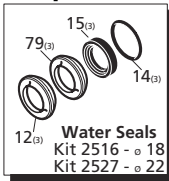

Repair Kits

Special Parts / Kits

Code	Description	Qty.
1837	Rail kit 5/8" - 2 Rails - 4 Bolts	1
2633	Rail kit 1-3/4" - 2 Rails - 4 Bolts	1
2633H	Rail kit 2-5/8" - 2 Rails - 4 Bolts	1

Pos	Code	Description	Qty.	Pos	Code	Description	Qty.	
1	960161	O-Ring ø7.86x2.62	6	39	2280100	Crankshaft 24mm	1	
2	2340030	Valve cap (478 in/lbs)	6	2280080	Crankshaft 24mm	1		
3	960850T	Valve cap 1/4" threaded - SS (478 in/lbs)	1	2280060	Crankshaft 24mm	1		
4	2349050	Complete valve	6	1382810	Shim 0.05 mm	1-3		
11	960110	Support ring	3	1380120	Shim 0.10 mm	1-3		
12	840320	Support ring	3	1380130	Shim 0.20 mm	1-3		
13	880321	Seal	3	1380530	Shim 0.25 mm	1-3		
14	840331	High pressure packing	3	41	2340280	Open bearing support	1	
15	2340140	Front piston guide	3	42	740290	O-Ring ø14x1.78	2	
16	2340160	Front piston guide	3	43	2340350	Plug 3/8" G	2	
17	961241	O-Ring ø31.47x1.78	3	44	2340050	Plug NPT	1	
18	880331	Gasket	3	45	2340350	Plug 3/8" G	1	
19	840341	Low pressure seal	3	46	2340360	Plug G	1	
20	1383130	Oil seal	3	47	2340370	Pump head G	1	
21	2340240	Bolt M8x16 (217 in/lbs)	8	48	2340340	Pump head G	1	
22	2349011	Side cover w/sight glass	1	49	1383440	Head bolt M8x70 (217 in/lbs)	8	
23	640030	O-Ring ø59.99x2.62	2	50	2340190	Ring	3	
24	2280240	Bearing	1	51	840370	Bearing	1	
25	2340260	Pump housing	1	52	2349200	Complete pump head	1	
26	880130	Oil cap	1	53	2349203	Complete pump head	1	
27	2340060	Nut (106 in/lbs)	3	54	2349205	Complete pump head	1	
28	2340200	Washer	3	55	2340310	Back-up ring	3	
29	1383230	Ceramic piston	3	56	2340330	Back-up ring	3	
30	1383340	Ceramic piston	3	57	180102	O-Ring ø17.5x2 G	1	
31	2340110	Rear piston guide	3	58	81	740291	O-Ring ø14x1.78 G	1
32	2340130	Rear piston guide	3	59	86	1260250	Oil sight glass	1
33	480482	O-Ring ø4.48x1.78	3	60	87	1260430	Snap ring	1
34	2340070	Guiding piston	3	61	88	1780690	Contrast disc	1
35	1380060	Piston pin	3	62	89	1140450	O-Ring ø20.24x2.62	1
36	1383020	Con rod - Bronze	3		AR64516	Oil	1	
37	1780510	O-Ring ø106x3	1			OIL CAPACITY - 15 OZ		
38	2349010	Complete rear cover	1					
	2340250	Bolt M6x14 (89 in/lbs)	6					
	1380520	Key	1					
	180340	Oil seal	1					