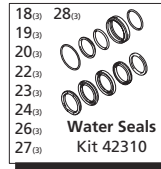

Repair Kits

Pos	Code	Description	Qty.	Pos	Code	Description	Qty.	Legend		
1	2820290	Screw M12x110	63	8	40	2820540	Crankshaft - 38mm Solid Shaft	1	Ø 20	Ø 20
2	2820470	Washer	8	41	2820280	Key 10x8x70	1			
3	2820140	Pump head	1	42	2820330	Eyebolt	(7 ft/lbs)	1	RTF135	RTF165
4	2680150	O-Ring Ø42.52x2.62	2	43	2820320	Plug	(11 ft/lbs)	1		
5	2820630	Plug	(221 ft/lbs)	2	44	2820350	Seal	1		
8	390291	O-Ring Ø28.25x2.62	2	45	2820090	Shim 0.05mm	1			
9	2820620	Plug	(221 ft/lbs)	2	45	2820180	Shim 0.10mm	1		
10	2820550	Plug	(295 ft/lbs)	3	45	2820190	Shim 0.20mm	1		
11	2820590	Ring	3	46	2820860	Cover	1			
12	660170	O-Ring Ø31.42x2.62	3	47	850250	Screw M8x12	(11 ft/lbs)	2		
13	2829051	Complete valve	3	48	2820640	Goujon	3			
14	2820610	Plug	(15 ft/lbs)	3	49	2820750	Pistons	3		
15	2820650	Washer	3	50	2820600	Piston	3			
16	2021580	O-Ring Ø13.23x1.78	3	51	2820240	Seeger	6			
17	2820660	Ring	3	52	2820850	Guiding piston	3			
18	2820690	Ring	3	53	2820210	Con rod pin	3			
19	2820680	Gasket	3	54	2820050	Con rod	3			
20	2820670	Ring	3	55	2820840	O-Ring Ø221.92x2.62	1			
21	2820700	Piston guide	3	56	2820030	Complete cover	1			
22	2820710	Gasket	3	57	2820300	Plug	(7 ft/lbs)	1		
23	2820770	Ring	3	58	2820310	Plug	(7 ft/lbs)	1		
24	2820760	O-Ring Ø53.7x1.78	3	59	540290	Screw M8x25	(18 ft/lbs)	8		
25	2820720	Piston guide	3	60	2820010	Pump housing	1			
26	2820730	Gasket	3							
27	2820740	Spacer	3							
28	393000	O-Ring Ø44.17x1.78	3							
29	2821140	Seal	3							
30	2820060	Cover	1							
31	1343020	Screw M6x16	(7 ft/lbs)							
32	820510	O-Ring Ø10.82x1.78	1							
33	880581	Plug	(11 ft/lbs)							
34	651540	O-Ring Ø107.62x2.62	2							
35	2820370	Bearing	2							
36	2820350	Seal	1							
37	2820040	Cover	2							
38	1381850	Washer	20							
39	540290	Screw M8x25	(18 ft/lbs)							

OIL CAPACITY - 137 OZ