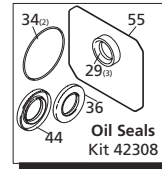

Repair Kits

Pos	Code	Description	Qty.	Pos	Code	Description	Qty.	Legend		
1	2820290	Screw M12x110	63	8	40	2820540	Crankshaft - 38mm Solid Shaft	1	Ø 20	Ø 20
2	2820470	Washer	8	41	2820280	Key 10x8x70	1			
3	2820140	Pump head	1	42	2820330	Eyebolt	(7 ft/lbs)	1	RTF135	RTF165
4	2680150	O-Ring Ø42.52x2.62	2	43	2820320	Plug	(11 ft/lbs)	1		
5	2820630	Plug	(221 ft/lbs)	2	44	2820350	Seal	1		
8	390291	O-Ring Ø28.25x2.62	2	45	2820090	Shim 0.05mm	1			
9	2820620	Plug	(221 ft/lbs)	2	45	2820180	Shim 0.10mm	1		
10	2820550	Plug	(295 ft/lbs)	3	45	2820190	Shim 0.20mm	1		
11	2820590	Ring	3	46	2820860	Cover	1			
12	660170	O-Ring Ø31.42x2.62	3	47	850250	Screw M8x12	(11 ft/lbs)	2		
13	2829051	Complete valve	3	48	2820640	Goujon	3			
14	2820610	Plug	(15 ft/lbs)	3	49	2820750	Pistons	3		
15	2820650	Washer	3	50	2820600	Piston	3			
16	2021580	O-Ring Ø13.23x1.78	3	51	2820240	Seeger	6			
17	2820660	Ring	3	52	2820850	Guiding piston	3			
18	2820690	Ring	3	53	2820210	Con rod pin	3			
19	2820680	Gasket	3	54	2820050	Con rod	3			
20	2820670	Ring	3	55	2820840	O-Ring Ø221.92x2.62	1			
21	2820700	Piston guide	3	56	2820030	Complete cover	1			
22	2820710	Gasket	3	57	2820300	Plug	(7 ft/lbs)	1		
23	2820770	Ring	3	58	2820310	Plug	(7 ft/lbs)	1		
24	2820760	O-Ring Ø53.7x1.78	3	59	540290	Screw M8x25	(18 ft/lbs)	8		
25	2820720	Piston guide	3	60	2820010	Pump housing	1			
26	2820730	Gasket	3							
27	2820740	Spacer	3							
28	393000	O-Ring Ø44.17x1.78	3							
29	2821140	Seal	3							
30	2820060	Cover	1							
31	1343020	Screw M6x16	(7 ft/lbs)							
32	820510	O-Ring Ø10.82x1.78	1							
33	880581	Plug	(11 ft/lbs)							
34	651540	O-Ring Ø107.62x2.62	2							
35	2820370	Bearing	2							
36	2820350	Seal	1							
37	2820040	Cover	2							
38	1381850	Washer	20							
39	540290	Screw M8x25	(18 ft/lbs)							

OIL CAPACITY - 137 OZ