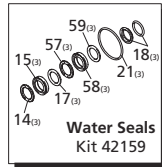

Repair Kits

Pos	Code	Description	Qty.	Pos	Code	Description	Qty.	Legend		
1	2820290	Screw	752 (in/lbs)	8	37	2820860	Cover	1	Ø 20	Ø 20
2	2820470	Washer	8	39	2820320	Plug	133 (in/lbs)	1	For ○	For □
3	2820020	Pump head	1	40	2820330	Eyebolt	133 (in/lbs)	1	RTP30N	RTP38N
4	550350	O-Ring ø23.81x2.62	1	41	2820100	Piston	177 (in/lbs)	3		
5	1140480	Plug	310 (in/lbs)	42	2820130	Spacer	3			
6	740290	O-Ring ø14x1.78	1	43	2820850	Guiding piston	3			
7	1981180	Plug	221 (in/lbs)	44	2820210	Con rod pin	3			
8	1540120	Washer	1	45	2820240	Seeger	6			
9	2820490	Plug	221 (in/lbs)	46	2820050	Con-rod	3			
10	1941800	Plug	531 (in/lbs)	50	2820840	O-Ring ø221.92x2.62	1			
11	1941070	Ring	3	51	2820030	Complete cover	1			
12	880830	O-Ring ø15.54x2.62	3	52	540290	Screw M 8x25	221 (in/lbs)	8		
13	2829050	Complete valve	6	54	2820310	Plug	89 (in/lbs)	1		
14	2840410	Ring	3	55	2820300	Plug	89 (in/lbs)	1		
15	2820400	Gasket	3	56	850250	Screw M 8x12	133 (in/lbs)	2		
16	2820380	Piston guide	3	57	2820440	Ring	3			
17	2820420	Ring	3	58	2820430	Gasket	3			
18	2820460	Gasket	3	59	2820450	Piston guide	3			
21	2820480	O-Ring ø52.07x2.62	3	60	2820350	Seal	2			
22	2820390	Piston guide	3							
23	2820360	Gasket	3							
24	2820010	Pump housing	1							
25	2820060	Cover	1							
26	820510	O-Ring ø10.82x1.78	1							
27	880581	Plug	133 (in/lbs)							
28	1343020	Screw M 6x16	89 (in/lbs)							
29	651540	O-Ring ø107.62x2.62	2							
30	2820370	Bearing	2							
31	2820040	Cover	2							
32	1321850	Washer	12							
33	540290	Screw M 8x25	221 (in/lbs)							
34	2820340	Crankshaft 35mm	○ 1							
35	2820070	Crankshaft 35mm	□ 1							
	2820280	Key 10x8x70	1							
	2820090	0.05mm shim	1							
	2820180	0.10mm shim	1							
	2820190	0.20mm shim	1							

OIL CAPACITY - 137 OZ