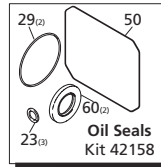

Repair Kits

Pos	Code	Description	Qty.	Pos	Code	Description	Qty.	Legend		
1	2820290	Screw	752 (in/lbs)	8	37	2820860	Cover	1	Ø 20	Ø 20
2	2820470	Washer	8	39	2820320	Plug	133 (in/lbs)	1	For ○	For □
3	2820020	Pump head	1	40	2820330	Eyebolt	133 (in/lbs)	1	RTP30N	RTP38N
4	550350	O-Ring ø23.81x2.62	1	41	2820100	Piston	177 (in/lbs)	3		
5	1140480	Plug	310 (in/lbs)	42	2820130	Spacer	3			
6	740290	O-Ring ø14x1.78	1	43	2820850	Guiding piston	3			
7	1981180	Plug	221 (in/lbs)	44	2820210	Con rod pin	3			
8	1540120	Washer	1	45	2820240	Seeger	6			
9	2820490	Plug	221 (in/lbs)	46	2820050	Con-rod	3			
10	1941800	Plug	531 (in/lbs)	50	2820840	O-Ring ø221.92x2.62	1			
11	1941070	Ring	3	51	2820030	Complete cover	1			
12	880830	O-Ring ø15.54x2.62	3	52	540290	Screw M 8x25	221 (in/lbs)	8		
13	2829050	Complete valve	6	54	2820310	Plug	89 (in/lbs)	1		
14	2840410	Ring	3	55	2820300	Plug	89 (in/lbs)	1		
15	2820400	Gasket	3	56	850250	Screw M 8x12	133 (in/lbs)	2		
16	2820380	Piston guide	3	57	2820440	Ring	3			
17	2820420	Ring	3	58	2820430	Gasket	3			
18	2820460	Gasket	3	59	2820450	Piston guide	3			
21	2820480	O-Ring ø52.07x2.62	3	60	2820350	Seal	2			
22	2820390	Piston guide	3							
23	2820360	Gasket	3							
24	2820010	Pump housing	1							
25	2820060	Cover	1							
26	820510	O-Ring ø10.82x1.78	1							
27	880581	Plug	133 (in/lbs)							
28	1343020	Screw M 6x16	89 (in/lbs)							
29	651540	O-Ring ø107.62x2.62	2							
30	2820370	Bearing	2							
31	2820040	Cover	2							
32	1321850	Washer	12							
33	540290	Screw M 8x25	221 (in/lbs)							
34	2820340	Crankshaft 35mm	○ 1							
35	2820070	Crankshaft 35mm	□ 1							
	2820280	Key 10x8x70	1							
	2820090	0.05mm shim	1							
	2820180	0.10mm shim	1							
	2820190	0.20mm shim	1							

OIL CAPACITY - 137 OZ