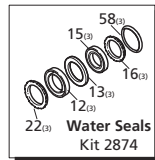

Repair Kits

Pos	Code	Description	Qty.	Pos	Code	Description	Qty.	Legend	
1	850260	Head bolt M10x90	8	37	1940410	O-Ring ϕ 132x3	1	ϕ 18	ϕ 18
2	650530	Washer	8	38	1200430	Bolt M6x16	6	For \circ	For \square
3	2460810	Bolt M6x12	3	39	1949010	Complete cover	1	SHP15.50	SHP22.50
4	1982570	Washer ϕ 16.3	3	40	1780690	Sight glass back cover	1		
5	880830	O-Ring ϕ 15.54x2.62	3	41	1140450	O-Ring ϕ 20.24x2.62	1		
6	1949052	Complete valve	6	42	820680	Seal	1		
7	1942190	Pump head	1	43	1940560	Seal	3		
8	180101	O-Ring ϕ 17.5x2	1	44	1940370	Rail 1-1/4"	2		
9	820361	Plug 1/2" G	1	45	1940380	Bolt M10x18	4		
10	1980740	Plug 3/8" G	3	46	200231	Washer	4		
11	740290	O-Ring ϕ 14x1.78	3	51	1949011	Complete side cover	1		
12	1941200	High pressure seal	3	52	1941240	Open bearing support	1		
13	1941050	Ring	3	53	1940920	Piston-fixing screw	3		
14	1942470	Front piston guide	3	54	1940940	Valve cap	3		
15	1941030	Spacer	3	55	1941070	Back-up ring	3		
16	1941350	Low pressure seal	3	58	820490	O-Ring ϕ 34.65x1.78	3		
18	1340600	Washer	3	60	1949215	Pump head assembly	1		
19	1941020	Piston	3	75	1941270	Oil sight glass	1		
21	1383190	Spacer	3	76	100410	O-Ring ϕ 34.6x2.62	1		
22	1941190	Support ring	3	77	1941260	Disc	1		
23	1940960	Guiding piston	3	78	1941290	Snap ring	1		
24	1940060	Con rod pin	3	79	1942480	Rear piston guide	3		
25	1941380	O-Ring ϕ 66.34x2.62	2						
26	1941390	Shim 0.05 mm	1						
	1941400	Shim 0.10 mm	1						
	1941410	Shim 0.19 mm	1						
	1941420	Shim 0.25 mm	1						
28	850370	Bolt M8x16	8						
29	1140410	Bearing	2						
30	1940050	Con rod	3						
31	1940980	Crankshaft 24mm	\circ 1						
	1940970	Crankshaft 24mm	\square 1						
32	650250	Key 8x7x40	1						
33	1941330	Pump housing	1						
34	1140370	Plug	1						
35	1260250	Oil sight glass	1						
36	1260430	Snap ring	1						
				AR64516	Oil		2		
					OIL CAPACITY - 32 OZ				