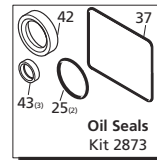

Repair Kits

Pos	Code	Description	Qty.	Pos	Code	Description	Qty.	Legend	
1	850260	Head bolt M10x90	8	37	1940410	O-Ring ϕ 132x3	1	ϕ 18	ϕ 18
2	650530	Washer	8	38	1200430	Bolt M6x16	6	For \circ	For \square
3	2460810	Bolt M6x12	3	39	1949010	Complete cover	1	SHP15.50	SHP22.50
4	1982570	Washer ϕ 16.3	3	40	1780690	Sight glass back cover	1		
5	880830	O-Ring ϕ 15.54x2.62	3	41	1140450	O-Ring ϕ 20.24x2.62	1		
6	1949052	Complete valve	6	42	820680	Seal	1		
7	1942190	Pump head	1	43	1940560	Seal	3		
8	180101	O-Ring ϕ 17.5x2	1	44	1940370	Rail 1-1/4"	2		
9	820361	Plug 1/2" G	1	45	1940380	Bolt M10x18	4		
10	1980740	Plug 3/8" G	3	46	200231	Washer	4		
11	740290	O-Ring ϕ 14x1.78	3	51	1949011	Complete side cover	1		
12	1941200	High pressure seal	3	52	1941240	Open bearing support	1		
13	1941050	Ring	3	53	1940920	Piston-fixing screw	3		
14	1942470	Front piston guide	3	54	1940940	Valve cap	3		
15	1941030	Spacer	3	55	1941070	Back-up ring	3		
16	1941350	Low pressure seal	3	58	820490	O-Ring ϕ 34.65x1.78	3		
18	1340600	Washer	3	60	1949215	Pump head assembly	1		
19	1941020	Piston	3	75	1941270	Oil sight glass	1		
21	1383190	Spacer	3	76	100410	O-Ring ϕ 34.6x2.62	1		
22	1941190	Support ring	3	77	1941260	Disc	1		
23	1940960	Guiding piston	3	78	1941290	Snap ring	1		
24	1940060	Con rod pin	3	79	1942480	Rear piston guide	3		
25	1941380	O-Ring ϕ 66.34x2.62	2						
26	1941390	Shim 0.05 mm	1						
	1941400	Shim 0.10 mm	1						
	1941410	Shim 0.19 mm	1						
	1941420	Shim 0.25 mm	1						
28	850370	Bolt M8x16	8						
29	1140410	Bearing	2						
30	1940050	Con rod	3						
31	1940980	Crankshaft 24mm	\circ 1						
	1940970	Crankshaft 24mm	\square 1						
32	650250	Key 8x7x40	1						
33	1941330	Pump housing	1						
34	1140370	Plug	1						
35	1260250	Oil sight glass	1						
36	1260430	Snap ring	1						
				AR64516	Oil		2		
					OIL CAPACITY - 32 OZ				