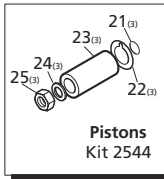

Repair Kits

Special Parts / Kits

Code	Description	Qty.
2776	Viton water seals ø15	1
2817	Kit for up to 180° F ø15 High Temp	1

Pos	Code	Description	Qty.	Pos	Code	Description	Qty.
1	960160	O-Ring ø17.86x2.62	6	38	1322730	Head bolt M6x60 (133 in/lbs)	8
2	1260162	Valve cap (442 in/lbs)	6	40	1321190	Bearing	1
3	1260162T	Valve Cap 1/4" threaded (442 in/lbs)	1	41	1321080	Snap ring	1
4	880830	O-Ring ø15.54x2.62	6	42	480671	Oil seal	○ 1
5	620301	Plug 1/8" G	1	44	180030	Bolt M8x20	○ 4
6	1780130	Support ring	3	52	620610	Bolt M8x30	▽ 4
7	1260130	High pressure packing	3	53	1780910	Electric motor flange - F33	1
8	1780090	Piston guide	3	57	1789200	Complete pump head	1
9	1780010	Pump body	1	60	1780860	Hollow shaft ø5/8"	▽ 1
10	1266740	Cap	1	61	1780340	Hollow shaft ø1"	○ 1
11	1260790	Circlip øi52	1	62	1780920	Hollow shaft ø1"	▲ 1
12	1780550	Snap ring	1	63	1780330	Hollow shaft ø1"	■ 1
13	1780490	Bearing	1	64	1597	Gas engine flange - F24	1
14	880130	Oil cap	1	65	1780430	Bushing	■ 1
15	1780050	Piston pin	3	66	820440	Set screw	○ 1
16	1780510	Gasket	1	67	1780590	Hollow shaft ø3/4"	○ 1
17	1200430	Bolt M6x16 (89 in/lbs)	6	68	1780930	Hollow shaft ø3/4"	▲ 1
18	1789010	Complete cover	1	69	1780620	Hollow shaft ø3/4"	☒ 1
19	1780040	Con rod	3	70	1780580	Gas engine flange - F25	1
20	1780060	Guiding piston	3	71	1260250	Oil sight glass	1
21	480480	O-Ring ø4.48x1.78	3	72	1260430	Snap ring	1
22	1260091	Washer (slinger)	3	73	1780690	Contrast disc	1
23	1780070	Plunger	3	74	1140450	O-Ring ø20.24x2.62	1
24	1260100	Piston washer	3		AR64516	Oil	1
25	1260110	Nut M8 (106 in/lbs)	3			<i>OIL CAPACITY - 14.5 OZ</i>	
27	740290	O-Ring ø14x1.78	3				
28	1980740	Plug 3/8" G	3				
29	1260470	Bolt M8x10	4				
30	1260460	Seal	3				
31	1780100	Rear piston guide	3				
32	770260	O-Ring ø23.52x1.78	3				
33	1260440	Low pressure seal	3				
34	820361	Plug 1/2" G - Brass	1				
35	180101	O-Ring ø17.5x2	1				
36	1780380	Pump head	1				
37	1381550	Washer	8				