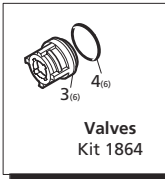

Repair Kits

Special Parts / Kits

Code	Description	Qty.
2776	Viton water seals ø15	1
2817	Kit for up to 180° F ø15 High Temp	1

Pos	Code	Description	Qty.	Pos	Code	Description	Qty.
1	960160	O-Ring ø17.86x2.62	6	38	1322730	Head bolt M6x60 (133 in/lbs)	8
2	1260162	Valve cap (442 in/lbs)	6	40	1321190	Bearing	1
3	1260162T	Valve Cap 1/4" threaded (442 in/lbs)	1	41	1321080	Snap ring	1
4	880830	O-Ring ø15.54x2.62	6	42	480671	Oil seal	○ 1
5	620301	Plug 1/8" G	1	44	180030	Bolt M8x20	○ 4
6	1780130	Support ring	3	52	620610	Bolt M8x30	▽ 4
7	1260130	High pressure packing	3	53	1780910	Electric motor flange - F33	1
8	1780090	Piston guide	3	57	1789200	Complete pump head	1
9	1780010	Pump body	1	60	1780860	Hollow shaft ø5/8"	▽ 1
10	1266740	Cap	1	61	1780340	Hollow shaft ø1"	○ 1
11	1260790	Circlip øi52	1	62	1780920	Hollow shaft ø1"	▲ 1
12	1780550	Snap ring	1	63	1780330	Hollow shaft ø1"	■ 1
13	1780490	Bearing	1	64	1597	Gas engine flange - F24	1
14	880130	Oil cap	1	65	1780430	Bushing	■ 1
15	1780050	Piston pin	3	66	820440	Set screw	○ 1
16	1780510	Gasket	1	67	1780590	Hollow shaft ø3/4"	○ 1
17	1200430	Bolt M6x16 (89 in/lbs)	6	68	1780930	Hollow shaft ø3/4"	▲ 1
18	1789010	Complete cover	1	69	1780620	Hollow shaft ø3/4"	☒ 1
19	1780040	Con rod	3	70	1780580	Gas engine flange - F25	1
20	1780060	Guiding piston	3	71	1260250	Oil sight glass	1
21	480480	O-Ring ø4.48x1.78	3	72	1260430	Snap ring	1
22	1260091	Washer (slinger)	3	73	1780690	Contrast disc	1
23	1780070	Plunger	3	74	1140450	O-Ring ø20.24x2.62	1
24	1260100	Piston washer	3		AR64516	Oil	1
25	1260110	Nut M8 (106 in/lbs)	3			<i>OIL CAPACITY - 14.5 OZ</i>	
27	740290	O-Ring ø14x1.78	3				
28	1980740	Plug 3/8" G	3				
29	1260470	Bolt M8x10	4				
30	1260460	Seal	3				
31	1780100	Rear piston guide	3				
32	770260	O-Ring ø23.52x1.78	3				
33	1260440	Low pressure seal	3				
34	820361	Plug 1/2" G - Brass	1				
35	180101	O-Ring ø17.5x2	1				
36	1780380	Pump head	1				
37	1381550	Washer	8				