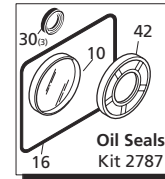

Repair Kits

Special Parts / Kits

Code	Description	Qty.
2776	Viton water seals ø15	1
2817	Kit for up to 180° F ø15 High Temp	1

Pos	Code	Description	Qty.	Pos	Code	Description	Qty.
1	960160	O-Ring ø17.86x2.62	6	38	1322730	Head bolt M6x60 (133 in/lbs)	8
2	1260162	Valve cap (442 in/lbs)	6	40	1321190	Bearing	1
3	1260162T	Valve Cap 1/4" threaded (442 in/lbs)	1	41	1321080	Snap ring	1
4	880830	O-Ring ø15.54x2.62	6	42	480671	Oil seal	○ 1
5	620301	Plug 1/8" G	1	44	180030	Bolt M8x20	○ 4
6	1780130	Support ring	3	52	620610	Bolt M8x30	▽ 4
7	1260130	High pressure packing	3	53	1780910	Electric motor flange - F33	1
8	1780090	Piston guide	3	57	1789200	Complete pump head	1
9	1780010	Pump body	1	60	1780860	Hollow shaft ø5/8"	▽ 1
10	1266740	Cap	1	61	1780340	Hollow shaft ø1"	○ 1
11	1260790	Circlip øi52	1	62	1780920	Hollow shaft ø1"	▲ 1
12	1780550	Snap ring	1	63	1780330	Hollow shaft ø1"	■ 1
13	1780490	Bearing	1	64	1597	Gas engine flange - F24	1
14	880130	Oil cap	1	65	1780430	Bushing	■ 1
15	1780050	Piston pin	3	66	820440	Set screw	○ 1
16	1780510	Gasket	1	67	1780590	Hollow shaft ø3/4"	○ 1
17	1200430	Bolt M6x16 (89 in/lbs)	6	68	1780930	Hollow shaft ø3/4"	▲ 1
18	1789010	Complete cover	1	69	1780620	Hollow shaft ø3/4"	☒ 1
19	1780040	Con rod	3	70	1780580	Gas engine flange - F25	1
20	1780060	Guiding piston	3	71	1260250	Oil sight glass	1
21	480480	O-Ring ø4.48x1.78	3	72	1260430	Snap ring	1
22	1260091	Washer (slinger)	3	73	1780690	Contrast disc	1
23	1780070	Plunger	3	74	1140450	O-Ring ø20.24x2.62	1
24	1260100	Piston washer	3		AR64516	Oil	1
25	1260110	Nut M8 (106 in/lbs)	3			<i>OIL CAPACITY - 14.5 OZ</i>	
27	740290	O-Ring ø14x1.78	3				
28	1980740	Plug 3/8" G	3				
29	1260470	Bolt M8x10	4				
30	1260460	Seal	3				
31	1780100	Rear piston guide	3				
32	770260	O-Ring ø23.52x1.78	3				
33	1260440	Low pressure seal	3				
34	820361	Plug 1/2" G - Brass	1				
35	180101	O-Ring ø17.5x2	1				
36	1780380	Pump head	1				
37	1381550	Washer	8				