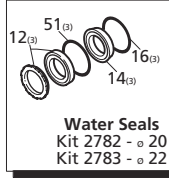

Special Parts / Kits

Code	Description	Qty.
2778	Viton water seals ø20	1
2779	Viton water seals ø22	1
980069	Packing extractor	1
2748	Rail kit 1-1/4" - 2 Rails - 4 Bolts - 4 Washers	1

Pos	Code	Description	Qty.	Pos	Code	Description	Qty.	
1	1940260	Head bolt M10x80	(442 in/lbs) 8	28	850370	Bolt M8x16	(217 in/lbs) 8	
2	650530	Washer	8	29	1941370	Bearing	● 2	
3	1940140	Valve cap	(602 in/lbs) 6	30	1140410	Bearing	○■▲ 2	
4	1941970	Valve cap 1/4" threaded	(602 in/lbs) 1	31	1940050	Con-rod	(89 in/lbs) 3	
5	1940150	Ring	6	32	1940520	Crankshaft 24mm	● 1	
6	1140450	O-Ring ø20.24x2.62	12	33	1940180	Crankshaft 24mm	○ 1	
7	1949050	Complete valve	6	34	1940160	Crankshaft 24mm	■▲ 1	
8	1940021	Pump head	●■▲ 1	35	650250	Key	1	
9	1941210	Pump head	▲ 1	36	1941330	Pump housing	1	
10	550350	O-Ring ø23.81x2.62	1	37	1140370	Vented oil cap	1	
11	1140300	Plug 3/4" G	1	38	1260250	Oil sight glass	1	
12	1980740	Plug 3/8" G	3	39	1260430	Snap ring	1	
13	740290	O-Ring ø14x1.78	3	40	1940410	O-Ring ø132x3	1	
14	1940440	High pressure packing w/ring ø20	3	41	1200430	Bolt M6x16	(89 in/lbs) 6	
15	1940270	High pressure packing w/ring ø22	3	42	1949010	Compete cover	1	
16	1940430	Front piston guide ø20	3	43	1780690	Contrast disc	1	
17	1940200	Front piston guide ø22	3	44	1140450	O-Ring ø20.24x2.62	1	
18	1940470	Low pressure seal ø20	3	45	820680	Oil seal	1	
19	1940480	Low pressure seal ø22	3	46	1940560	Oil seal	3	
20	1940450	Rear piston guide ø20	3	47	1940370	Rail 1-1/4"	2	
21	1940460	Rear piston guide ø22	3	48	1940380	Bolt	4	
22	820490	O-Ring ø34.65x1.78	3	49	200231	Washer	4	
23	1940570	Nut	(106 in/lbs) 3	50	1941240	Open bearing support	1	
24	1940580	Washer - Copper	3	51	1941220	Slit O-Ring	3	
25	1420430	Piston ø20	3	52	1949200	Complete pump head ø20	1	
26	1420120	Piston ø22	3	53	1949203	Complete pump head ø22	1	
27	880840	O-Ring ø9.25x1.78	3	54	75	1941270	Oil sight glass	1
28	960460	Slinger	3	55	76	100410	O-Ring ø34.6x2.62	1
29	1940120	Back-up ring	3	56	77	1941260	Contrast disc	1
30	1940070	Guiding piston	3	57	78	1941290	Seal	1
31	1940060	Piston pin	3	58	79	1380510	Con-rod bolt	6
32	1941380	O-Ring ø66.34x2.62	2	59	80	1381550	Lockwasher	6
33	1941390	Shim 0.05 mm	1-3	60				
34	1941400	Shim 0.10 mm	1-3					
35	1941410	Shim 0.19 mm	1-3					
36	1941420	Shim 0.25 mm	1-3					
37	1949011	Side cover w/sight glass	1					

Legend			
ø 20	ø 20	ø 20	ø 22
For ●	For ○	For ■	For ▲
XW15.15	XW21.20	XW26.12	XW30.10
XW15.20	XW21.25	XW26.15	XW30.15
XW15.30	XW21.28	XW26.20	XW30.20
		XW26.23	XW30.25

AR64516 Oil
OIL CAPACITY - 32 OZ