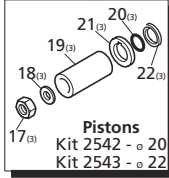

Repair Kits

Special Parts / Kits

Code	Description	Qty.
2778	Viton water seals ø20	1
2779	Viton water seals ø22	1
980069	Packing extractor	1
2748	Rail kit 1-1/4" - 2 Rails - 4 Bolts - 4 Washers	1

Pos	Code	Description	Qty.	Pos	Code	Description	Qty.	
1	1940260	Head bolt M10x80	(442 in/lbs) 8	28	850370	Bolt M8x16	(217 in/lbs) 8	
2	650530	Washer	8	29	1941370	Bearing	● 2	
3	1940140	Valve cap	(602 in/lbs) 6	30	1140410	Bearing	○■▲ 2	
4	1941970	Valve cap 1/4" threaded	(602 in/lbs) 1	31	1940050	Con-rod	(89 in/lbs) 3	
5	1940150	Ring	6	32	1940520	Crankshaft 24mm	● 1	
6	1140450	O-Ring ø20.24x2.62	12	33	1940180	Crankshaft 24mm	○ 1	
7	1949050	Complete valve	6	34	1940160	Crankshaft 24mm	■▲ 1	
8	1940021	Pump head	●■▲ 1	35	650250	Key	1	
9	1941210	Pump head	▲ 1	36	1941330	Pump housing	1	
10	550350	O-Ring ø23.81x2.62	1	37	1140370	Vented oil cap	1	
11	1140300	Plug 3/4" G	1	38	1260250	Oil sight glass	1	
12	1980740	Plug 3/8" G	3	39	1260430	Snap ring	1	
13	740290	O-Ring ø14x1.78	3	40	1940410	O-Ring ø132x3	1	
14	1940440	High pressure packing w/ring ø20	3	41	1200430	Bolt M6x16	(89 in/lbs) 6	
15	1940270	High pressure packing w/ring ø22	3	42	1949010	Compete cover	1	
16	1940430	Front piston guide ø20	3	43	1780690	Contrast disc	1	
17	1940200	Front piston guide ø22	3	44	1140450	O-Ring ø20.24x2.62	1	
18	1940470	Low pressure seal ø20	3	45	820680	Oil seal	1	
19	1940480	Low pressure seal ø22	3	46	1940560	Oil seal	3	
20	1940450	Rear piston guide ø20	3	47	1940370	Rail 1-1/4"	2	
21	1940460	Rear piston guide ø22	3	48	1940380	Bolt	4	
22	820490	O-Ring ø34.65x1.78	3	49	200231	Washer	4	
23	1940570	Nut	(106 in/lbs) 3	50	1941240	Open bearing support	1	
24	1940580	Washer - Copper	3	51	1941220	Slit O-Ring	3	
25	1420430	Piston ø20	3	52	1949200	Complete pump head ø20	1	
26	1420120	Piston ø22	3	53	1949203	Complete pump head ø22	1	
27	880840	O-Ring ø9.25x1.78	3	54	75	1941270	Oil sight glass	1
28	960460	Slinger	3	55	76	100410	O-Ring ø34.6x2.62	1
29	1940120	Back-up ring	3	56	77	1941260	Contrast disc	1
30	1940070	Guiding piston	3	57	78	1941290	Seal	1
31	1940060	Piston pin	3	58	79	1380510	Con-rod bolt	6
32	1941380	O-Ring ø66.34x2.62	2	59	80	1381550	Lockwasher	6
33	1941390	Shim 0.05 mm	1-3	60				
34	1941400	Shim 0.10 mm	1-3					
35	1941410	Shim 0.19 mm	1-3					
36	1941420	Shim 0.25 mm	1-3					
37	1949011	Side cover w/sight glass	1					