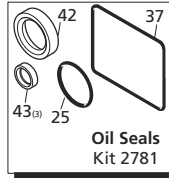

Special Parts / Kits

Code	Description	Qty.
2778	Viton water seals ø20	1
2779	Viton water seals ø22	1
980069	Packing extractor	1
2748	Rail kit 1-1/4" - 2 Rails - 4 Bolts - 4 Washers	1

Pos	Code	Description	Qty.	Pos	Code	Description	Qty.	
1	1940260	Head bolt M10x80	(442 in/lbs) 8	28	850370	Bolt M8x16	(217 in/lbs) 8	
2	650530	Washer	8	29	1941370	Bearing	● 2	
3	1940140	Valve cap	(602 in/lbs) 6	30	1140410	Bearing	○■▲ 2	
4	1941970	Valve cap 1/4" threaded	(602 in/lbs) 1	31	1940050	Con-rod	(89 in/lbs) 3	
5	1940150	Ring	6	32	1940520	Crankshaft 24mm	● 1	
6	1140450	O-Ring ø20.24x2.62	12	33	1940180	Crankshaft 24mm	○ 1	
7	1949050	Complete valve	6	34	1940160	Crankshaft 24mm	■▲ 1	
8	1940021	Pump head	●■▲ 1	35	650250	Key	1	
9	1941210	Pump head	▲ 1	36	1941330	Pump housing	1	
10	550350	O-Ring ø23.81x2.62	1	37	1140370	Vented oil cap	1	
11	1140300	Plug 3/4" G	1	38	1260250	Oil sight glass	1	
12	1980740	Plug 3/8" G	3	39	1260430	Snap ring	1	
13	740290	O-Ring ø14x1.78	3	40	1940410	O-Ring ø132x3	1	
14	1940440	High pressure packing w/ring ø20	3	41	1200430	Bolt M6x16	(89 in/lbs) 6	
15	1940270	High pressure packing w/ring ø22	3	42	1949010	Compete cover	1	
16	1940430	Front piston guide ø20	3	43	1780690	Contrast disc	1	
17	1940200	Front piston guide ø22	3	44	1140450	O-Ring ø20.24x2.62	1	
18	1940470	Low pressure seal ø20	3	45	820680	Oil seal	1	
19	1940480	Low pressure seal ø22	3	46	1940560	Oil seal	3	
20	1940450	Rear piston guide ø20	3	47	1940370	Rail 1-1/4"	2	
21	1940460	Rear piston guide ø22	3	48	1940380	Bolt	4	
22	820490	O-Ring ø34.65x1.78	3	49	200231	Washer	4	
23	1940570	Nut	(106 in/lbs) 3	50	1941240	Open bearing support	1	
24	1940580	Washer - Copper	3	51	1941220	Slit O-Ring	3	
25	1420430	Piston ø20	3	52	1949200	Complete pump head ø20	1	
26	1420120	Piston ø22	3	53	1949203	Complete pump head ø22	1	
27	880840	O-Ring ø9.25x1.78	3	54	75	1941270	Oil sight glass	1
28	960460	Slinger	3	55	76	100410	O-Ring ø34.6x2.62	1
29	1940120	Back-up ring	3	56	77	1941260	Contrast disc	1
30	1940070	Guiding piston	3	57	78	1941290	Seal	1
31	1940060	Piston pin	3	58	79	1380510	Con-rod bolt	6
32	1941380	O-Ring ø66.34x2.62	2	59	80	1381550	Lockwasher	6
33	1941390	Shim 0.05 mm	1-3	60				
34	1941400	Shim 0.10 mm	1-3					
35	1941410	Shim 0.19 mm	1-3					
36	1941420	Shim 0.25 mm	1-3					
37	1949011	Side cover w/sight glass	1					

Legend			
ø 20	ø 20	ø 20	ø 22
For ●	For ○	For ■	For ▲
XW15.15	XW21.20	XW26.12	XW30.10
XW15.20	XW21.25	XW26.15	XW30.15
XW15.30	XW21.28	XW26.20	XW30.20
		XW26.23	XW30.25

AR64516 Oil
OIL CAPACITY - 32 OZ