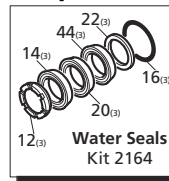

**Repair Kits**

**Special Parts / Kits**

Code	Description	Qty.
2748	Rail kit 1-1/4" - 2 Rails - 4 Bolts - 4 Washers	1

Pos	Code	Description	Qty.	Pos	Code	Description	Qty.	
1	1941360	Head bolt M10x80	(442 in/lbs)	8	35	1260250	Oil sight glass	1
2	740291	O-Ring ø14x1.78		1	36	1260430	Snap ring	1
3	2520030	Valve cap	(442 in/lbs)	6	37	1940410	O-Ring ø132x3	1
4	1940150	Ring		6	38	680560	Bolt M6x16	(89 in/lbs) 6
5	1140451	O-Ring ø20.24x2.62	12	39	2529010	Complete cover	1	
6	2529050	Complete valve	6	40	1780690	Contrast disc	1	
7	2520150	Pump head	1	41	1140450	O-Ring ø20.24x2.62	1	
8	550351	O-Ring ø23.81x2.62	1	42	820680	Seal ring	1	
9	2520040	Plug 3/4" G	1	43	1940560	Seal	3	
10	2340350	Plug 3/8" G	3	44	2520361	Gasket	3	
11	740290	O-Ring ø14x1.78	2	47	2520320	Open bearing support	1	
12	1941570	Support ring	3	60	2529200	Complete pump head	1	
13	2520200	Front piston guide	3	75	1941270	Oil sight glass	1	
14	820631	Gasket	3	76	100410	O-Ring ø34.6x2.62	1	
15	2520210	Rear piston guide	3	77	1941260	Contrast disc	1	
16	820491	O-Ring ø34.65x1.78	3	78	1941290	Snap ring	1	
17	2520260	Bolt M6x60	(106 in/lbs)	3	79	1380510	Con-rod bolt	6
18	2520250	Washer	3	80	1381550	Lockwasher	6	
19	2520240	Piston	3					
20	2520220	Ring	3		AR64516	Oil	2	
21	2520270	Spacer	3			<i>OIL CAPACITY - 32 OZ</i>		
22	2520230	Ring	3					
23	2520280	Guiding piston	3					
24	1940060	Piston pin	3					
25	1941380	O-Ring ø66.34x2.62	2					
26	1941390	Shim 0.05 mm	1-3					
27	1941400	Shim 0.10 mm	1-3					
28	1941410	Shim 0.19 mm	1-3					
29	1941420	Shim 0.25 mm	1-3					
27	2529011	Side cover w/sight glass	1					
28	2340240	Bolt M8x16	(217 in/lbs)	8				
29	1140410	Bearing	2					
30	1940050	Con rod	(89 in/lbs)	3				
31	1940170	Crankshaft 24mm	1					
32	650250	Key	1					
33	2520330	Pump housing	1					
34	1140370	Oil cap	1					

**Legend**

**ø 28**  
XWL-SS42.05  
XWL-SS42.15