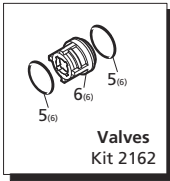

**Repair Kits**

**Special Parts / Kits**

Code	Description	Qty.
2748	Rail kit 1-1/4" - 2 Rails - 4 Bolts - 4 Washers	1

Pos	Code	Description	Qty.	Pos	Code	Description	Qty.	
1	1941360	Head bolt M10x80	(442 in/lbs)	8	35	1260250	Oil sight glass	1
2	740291	O-Ring ø14x1.78		1	36	1260430	Snap ring	1
3	2520030	Valve cap	(442 in/lbs)	6	37	1940410	O-Ring ø132x3	1
4	1940150	Ring		6	38	680560	Bolt M6x16	(89 in/lbs) 6
5	1140451	O-Ring ø20.24x2.62	12	39	2529010	Complete cover	1	
6	2529050	Complete valve	6	40	1780690	Contrast disc	1	
7	2520150	Pump head	1	41	1140450	O-Ring ø20.24x2.62	1	
8	550351	O-Ring ø23.81x2.62	1	42	820680	Seal ring	1	
9	2520040	Plug 3/4" G	1	43	1940560	Seal	3	
10	2340350	Plug 3/8" G	3	44	2520361	Gasket	3	
11	740290	O-Ring ø14x1.78	2	47	2520320	Open bearing support	1	
12	1941570	Support ring	3	60	2529200	Complete pump head	1	
13	2520200	Front piston guide	3	75	1941270	Oil sight glass	1	
14	820631	Gasket	3	76	100410	O-Ring ø34.6x2.62	1	
15	2520210	Rear piston guide	3	77	1941260	Contrast disc	1	
16	820491	O-Ring ø34.65x1.78	3	78	1941290	Snap ring	1	
17	2520260	Bolt M6x60	(106 in/lbs)	3	79	1380510	Con-rod bolt	6
18	2520250	Washer	3	80	1381550	Lockwasher	6	
19	2520240	Piston	3					
20	2520220	Ring	3		AR64516	Oil	2	
21	2520270	Spacer	3			<i>OIL CAPACITY - 32 OZ</i>		
22	2520230	Ring	3					
23	2520280	Guiding piston	3					
24	1940060	Piston pin	3					
25	1941380	O-Ring ø66.34x2.62	2					
26	1941390	Shim 0.05 mm	1-3					
27	1941400	Shim 0.10 mm	1-3					
28	1941410	Shim 0.19 mm	1-3					
29	1941420	Shim 0.25 mm	1-3					
27	2529011	Side cover w/sight glass	1					
28	2340240	Bolt M8x16	(217 in/lbs)	8				
29	1140410	Bearing	2					
30	1940050	Con rod	(89 in/lbs)	3				
31	1940170	Crankshaft 24mm	1					
32	650250	Key	1					
33	2520330	Pump housing	1					
34	1140370	Oil cap	1					

**Legend**

**ø 28**  
XWL-SS42.05  
XWL-SS42.15