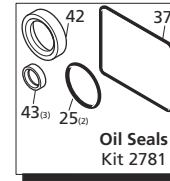

**Repair Kits**

**Special Parts / Kits**

Code	Description	Qty.
2748	Rail kit 1-1/4" - 2 Rails - 4 Bolts - 4 Washers	1

Pos	Code	Description	Qty.	Pos	Code	Description	Qty.	
1	1941360	Head bolt M10x80	(442 in/lbs)	8	35	1260250	Oil sight glass	1
2	740291	O-Ring ø14x1.78		1	36	1260430	Snap ring	1
3	2520030	Valve cap	(442 in/lbs)	6	37	1940410	O-Ring ø132x3	1
4	1940150	Ring		6	38	680560	Bolt M6x16	(89 in/lbs) 6
5	1140451	O-Ring ø20.24x2.62	12	39	2529010	Complete cover	1	
6	2529050	Complete valve	6	40	1780690	Contrast disc	1	
7	2520150	Pump head	1	41	1140450	O-Ring ø20.24x2.62	1	
8	550351	O-Ring ø23.81x2.62	1	42	820680	Seal ring	1	
9	2520040	Plug 3/4" G	1	43	1940560	Seal	3	
10	2340350	Plug 3/8" G	3	44	2520361	Gasket	3	
11	740290	O-Ring ø14x1.78	2	47	2520320	Open bearing support	1	
12	1941570	Support ring	3	60	2529200	Complete pump head	1	
13	2520200	Front piston guide	3	75	1941270	Oil sight glass	1	
14	820631	Gasket	3	76	100410	O-Ring ø34.6x2.62	1	
15	2520210	Rear piston guide	3	77	1941260	Contrast disc	1	
16	820491	O-Ring ø34.65x1.78	3	78	1941290	Snap ring	1	
17	2520260	Bolt M6x60	(106 in/lbs)	3	79	1380510	Con-rod bolt	6
18	2520250	Washer	3	80	1381550	Lockwasher	6	
19	2520240	Piston	3					
20	2520220	Ring	3		AR64516	Oil	2	
21	2520270	Spacer	3			<i>OIL CAPACITY - 32 OZ</i>		
22	2520230	Ring	3					
23	2520280	Guiding piston	3					
24	1940060	Piston pin	3					
25	1941380	O-Ring ø66.34x2.62	2					
26	1941390	Shim 0.05 mm	1-3					
27	1941400	Shim 0.10 mm	1-3					
28	1941410	Shim 0.19 mm	1-3					
29	1941420	Shim 0.25 mm	1-3					
27	2529011	Side cover w/sight glass	1					
28	2340240	Bolt M8x16	(217 in/lbs)	8				
29	1140410	Bearing	2					
30	1940050	Con rod	(89 in/lbs)	3				
31	1940170	Crankshaft 24mm	1					
32	650250	Key	1					
33	2520330	Pump housing	1					
34	1140370	Oil cap	1					

**Legend**

**ø 28**  
XWL-SS42.05  
XWL-SS42.15